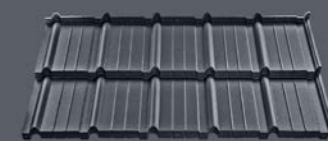

Venecja
X-MATT 455 H

Venecja
D-MATT 7016

A close-up photograph of a dark grey roof tile, showing its interlocking design and wavy surface.

Venecja
D-MATT 7016

Venecja
D-MATT 7024

Venecja
D-MATT 8017

Venecja
D-MATT 8017

Venecja
D-MATT 8004

Murano
IDEAL-SATIN 534

Murano

IDEAL-SATIN 534

Murano

IDEAL-MATT 534

Murano
D-MATT 7016

Murano
D-MATT 7024

Murano

D-MATT 7024

Murano
D-MATT 7024

A small inset image showing a single dark grey roof tile with a textured, interlocking design, matching the tiles seen in the main images.

Ferrara

X-MATT 455 H

Murano

D-MATT 7024