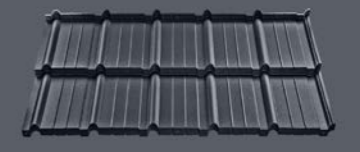

Venecja
X-MATT 455 H

Venecja
D-MATT 7016

A close-up photograph of a dark grey roof tile, showing its interlocking design and wavy surface.

Venecja
D-MATT 7016

Venecja
D-MATT 7024

Venecja
D-MATT 8017

Venecja
D-MATT 8017

Venecja
D-MATT 8004

Murano
IDEAL-SATIN 534

Murano

IDEAL-SATIN 534

Murano

IDEAL-MATT 534

Murano
D-MATT 7016

Murano
D-MATT 7024

Murano

D-MATT 7024

Murano
D-MATT 7024

A small inset image showing a single dark grey roof tile with a textured, interlocking design, matching the tiles seen in the main images.

Ferrara

X-MATT 455 H

Murano

D-MATT 7024