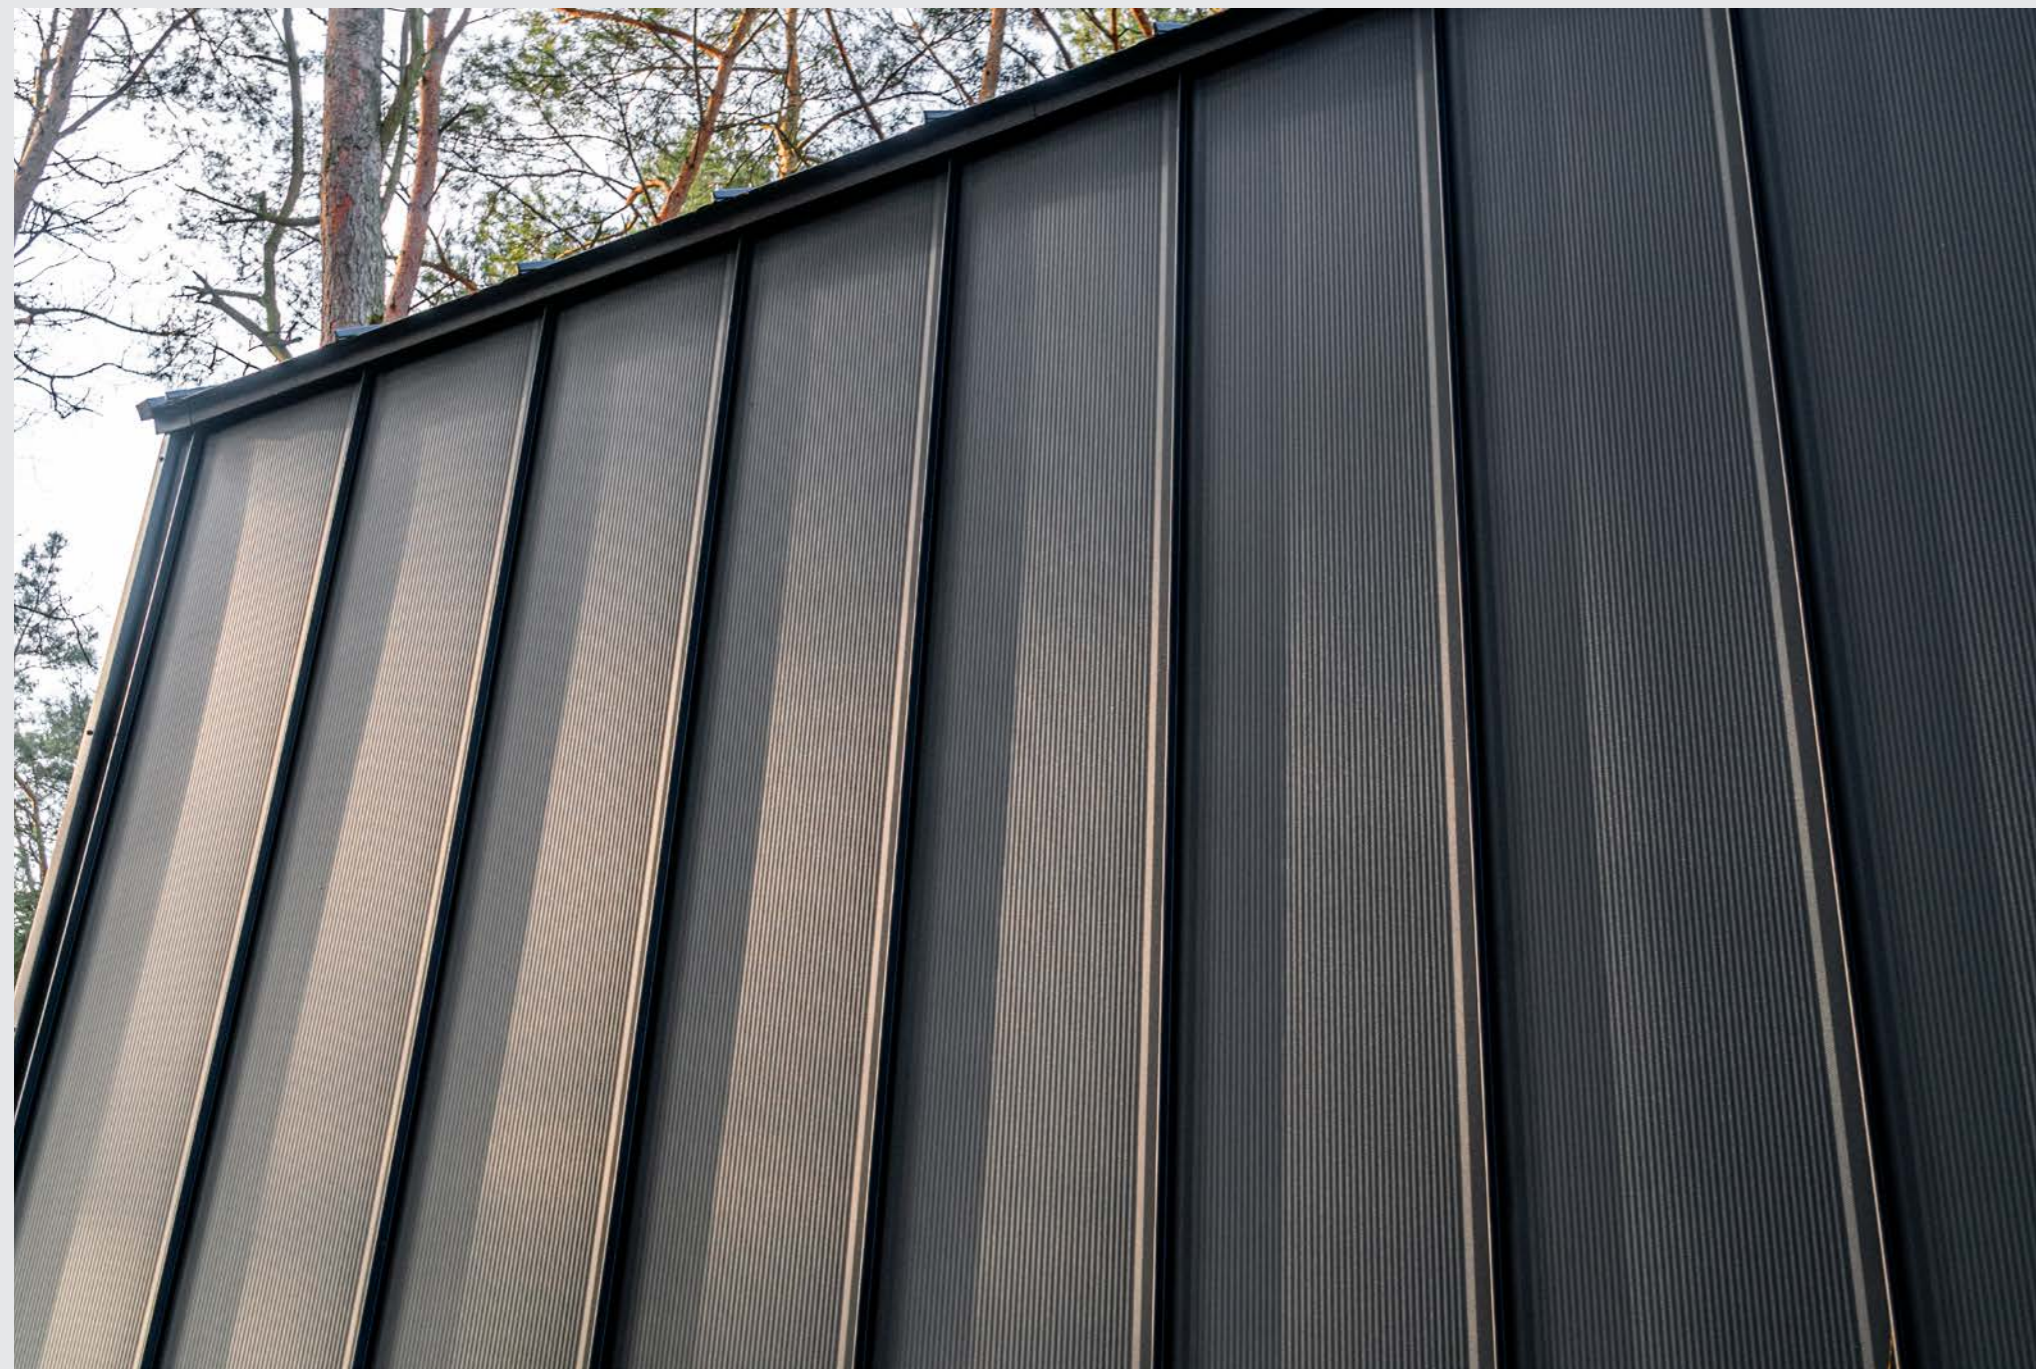

IRON Click
ULTRAMAT 9005