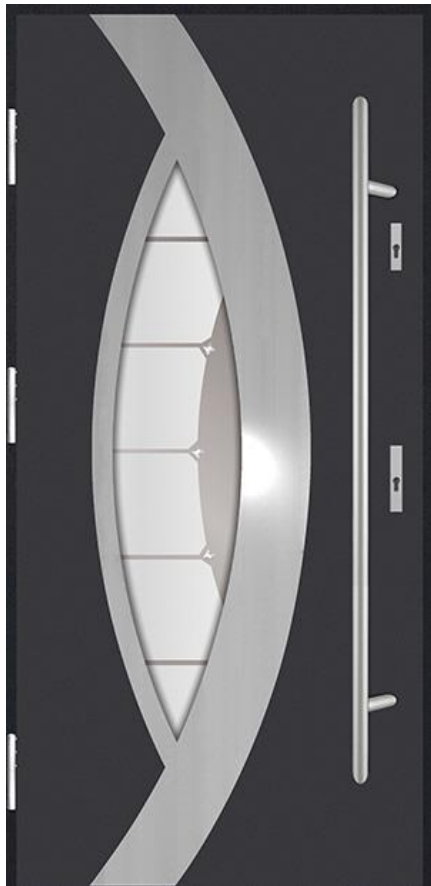

G-16-26G

Modern

G-21-21